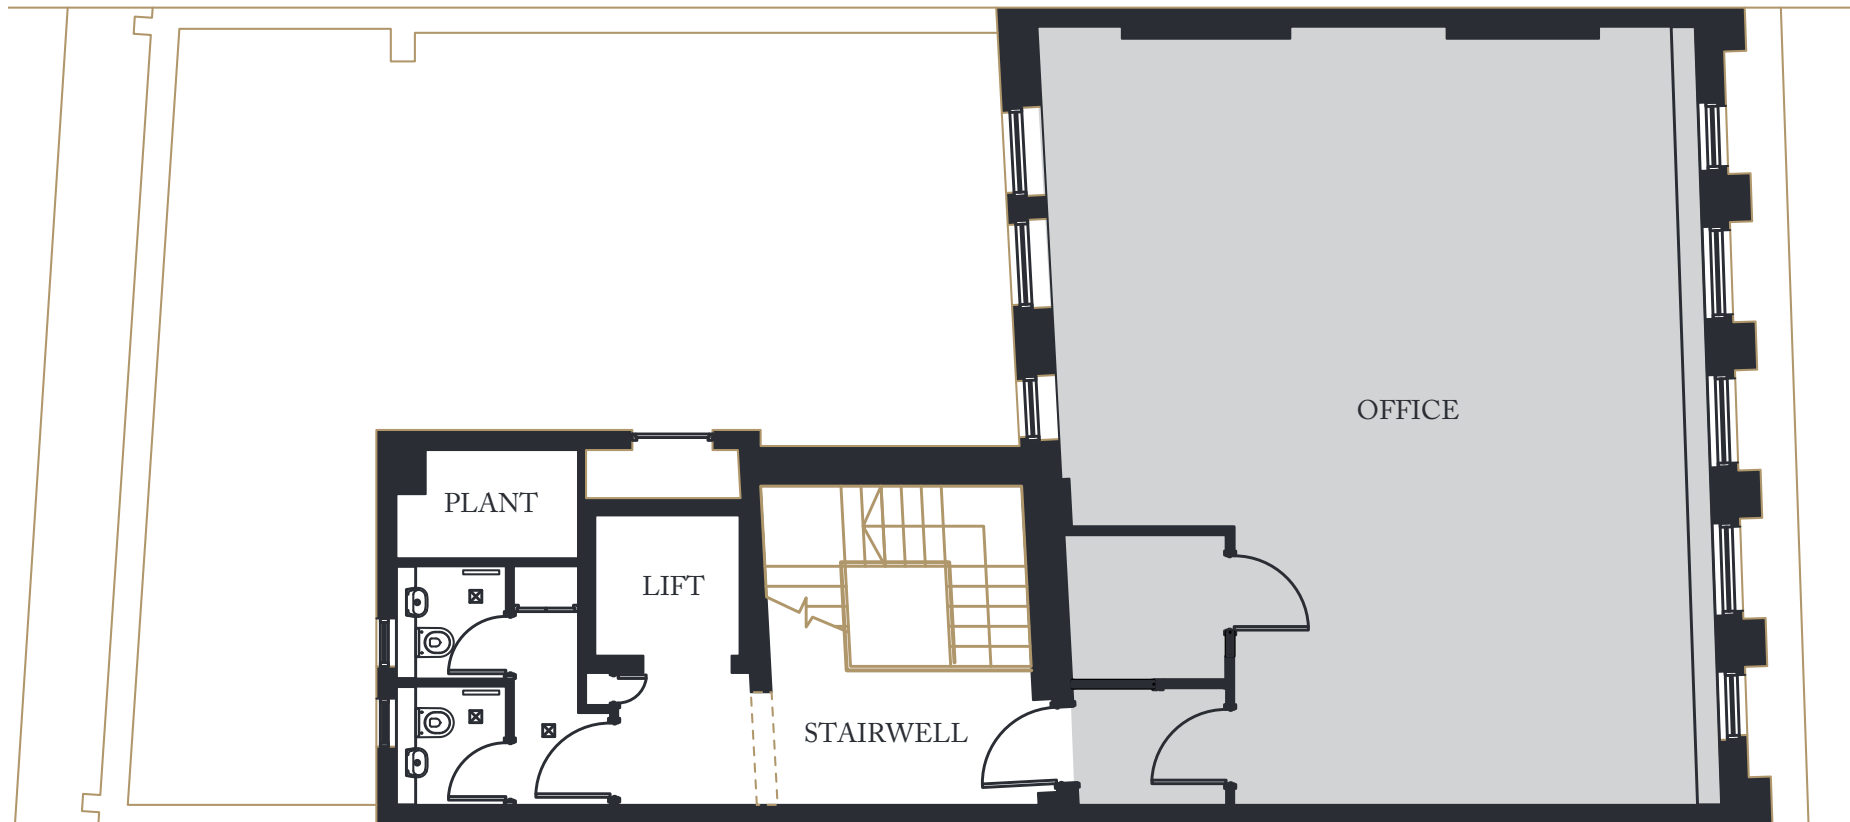

122
COLMORE
ROW
BIRMINGHAM

FOURTH FLOOR
775 SQ FT

Total sq ft of all floors: 3,468 sq ft